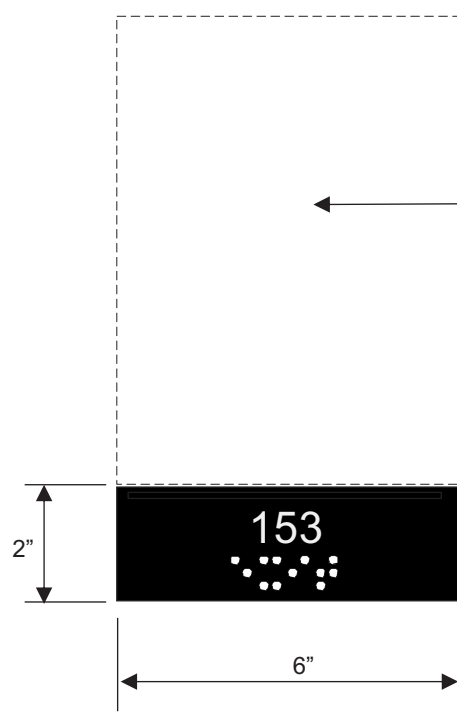

BLACK PLASTIC BACKGROUND PANEL, 1/8" THICK, WITH WHITE 1/32" RAISED TEXT AND NUMBERS IN ARIAL FONT.

BS-R#-4

FOR LOCATIONS WHERE ADA PICTORIAL SIGN IS SPECIFIED, SUPPLY THIS ROOM NUMBER ONLY SIGN, WHICH WILL ABUT TO THE BOTTOM OF THE ADA SIGN, MAKING IT APPEAR TO BE A SINGLE SIGN.

PICTORIAL ADA SIGN WHERE OCCURS

BLACK PLASTIC BACKGROUND PANEL, 1/8" THICK, WITH WHITE 1/32" RAISED BRAILLE TEXT AND NUMBERS IN ARIAL FONT.